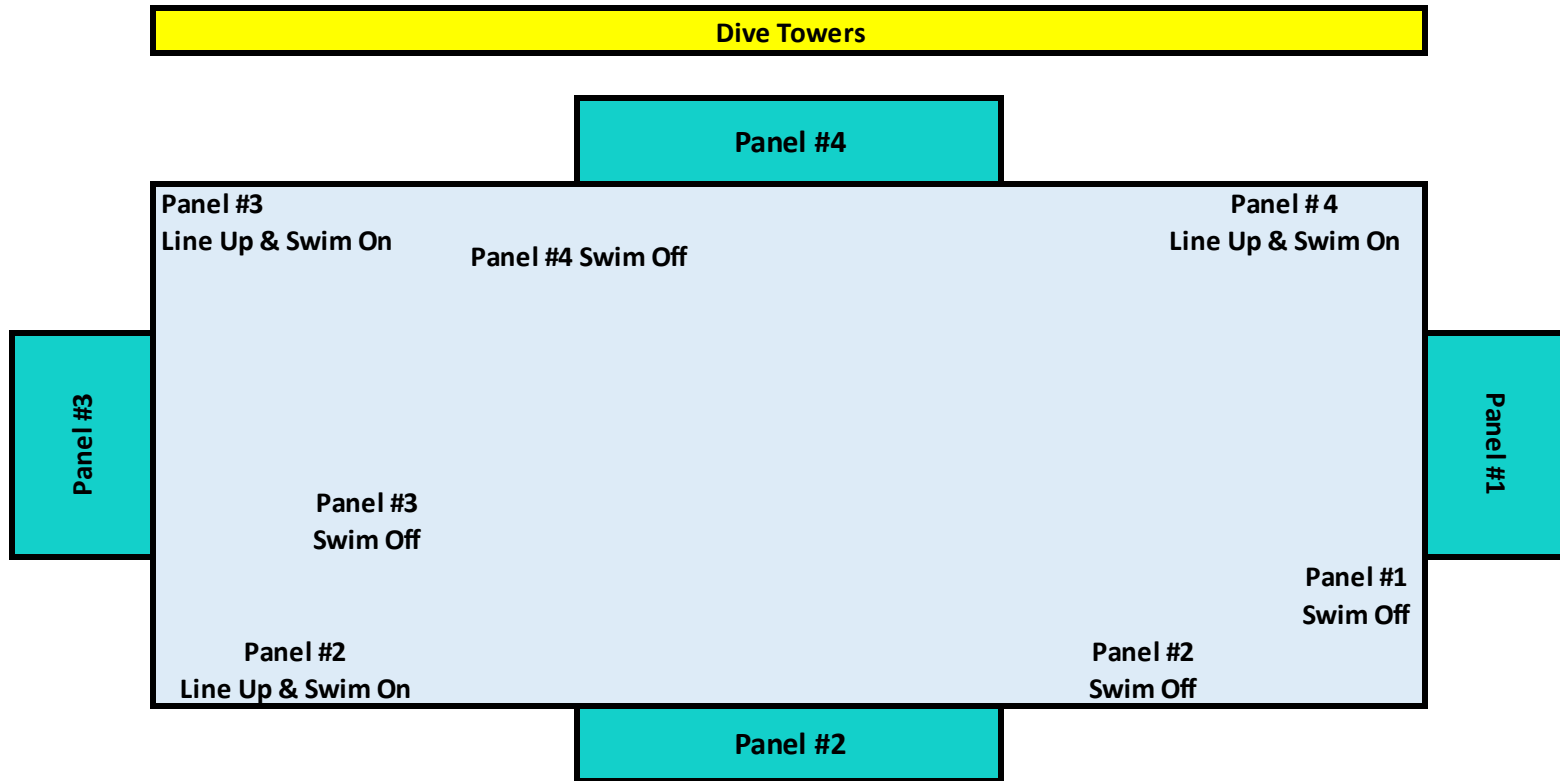

8-10 Figures
Friday April 24, 2026
1:55pm - 2:40pm

Panel #1
Figure 1 - Ballet Leg Single - Start #1

Panel #2
Figure 2 - Barracuda - Start #13

Panel #3
Figure 3 - Surface Prawn - Start #25

Panel #4
Figure 4 - Kipnus - Start #36

11-12 & Novice Figures
Friday April 24, 2026
3:05pm - 4:35pm

Panel #1
Figure 1 - Straight Ballet Leg - Start #1

Panel #2
Figure 2 - Barracuda - Start #33

Panel #3
Figure 3 - Water Drop - Start #65

Panel #4
Figure 4 - Swordfish - Start #97