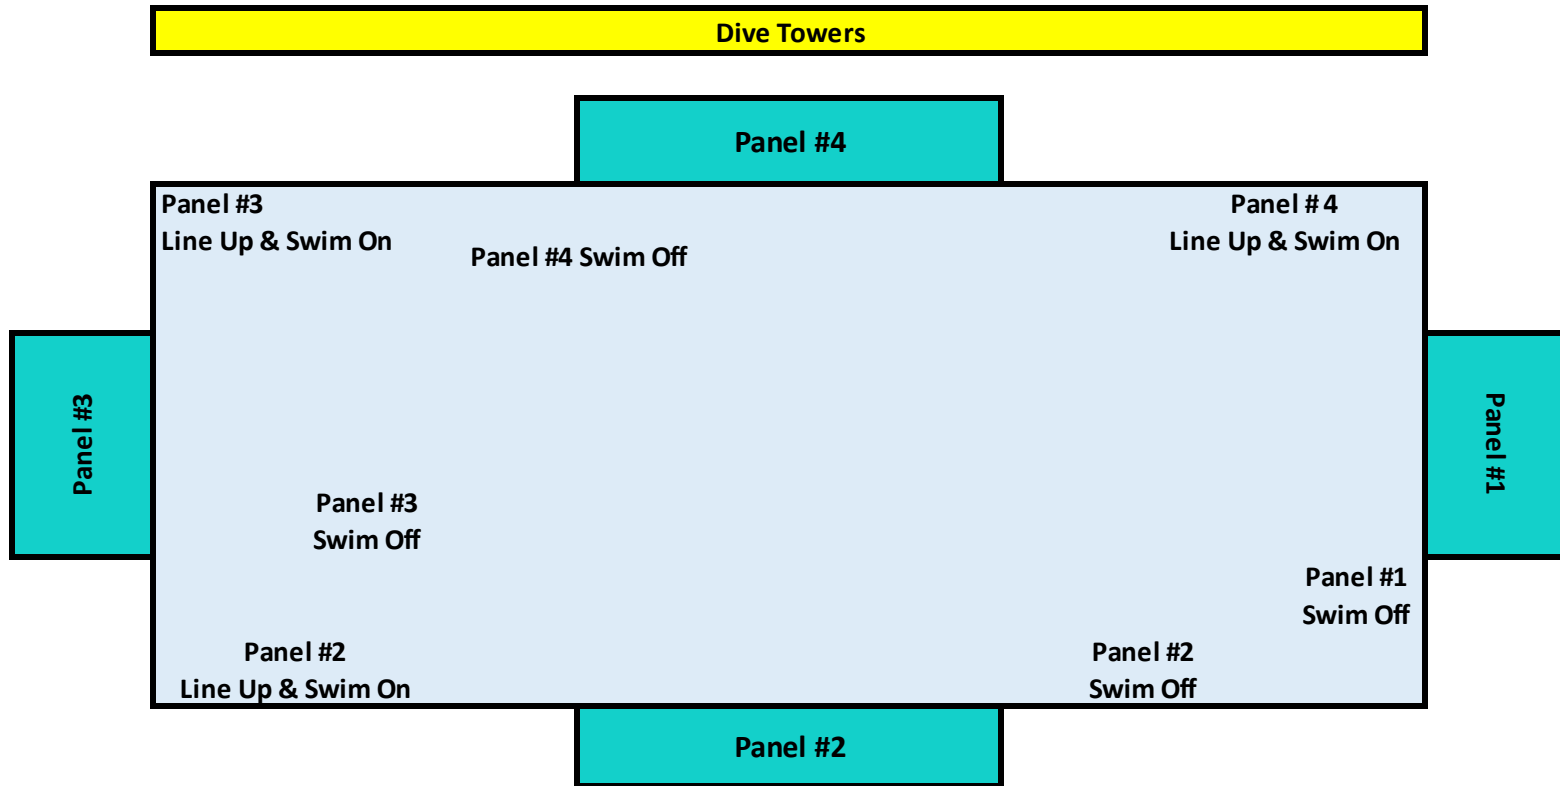

8-10 Figures
Friday April 24, 2026
1:55pm - 2:40pm

Panel #1
Figure 1 - Ballet Leg Single - Start #1

Panel #2
Figure 2 - Barracuda - Start #13

Panel #3
Figure 3 - Surface Prawn - Start #25

Panel #4
Figure 4 - Kipnus - Start #36

11-12 & Novice Figures
Friday April 24, 2026
3:05pm - 4:35pm

Panel #1
Figure 1 - Straight Ballet Leg - Start #1

Panel #2
Figure 2 - Barracuda - Start #33

Panel #3
Figure 3 - Water Drop - Start #65

Panel #4
Figure 4 - Swordfish - Start #97